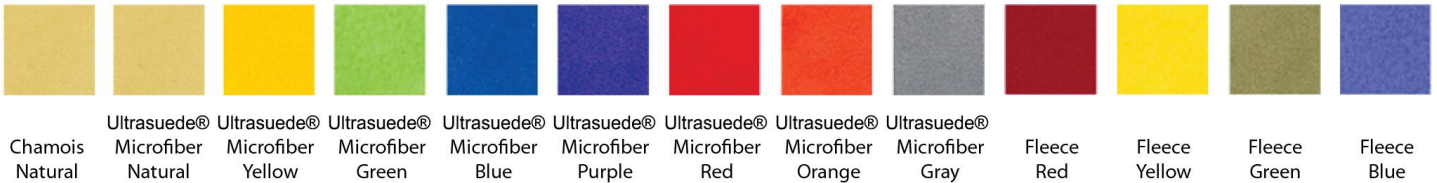

Camera Eyecushion Selector Chart

Camera	Oval Extra Large 6014	Oval Long 6013	Oval Large 6012	Oval Small 6011	Extra Large Round 2013	Large Round 2012	Small Round 2011	ExtraSmall Round 2010
Panasonic AF101		X						
Panasonic AGDVX 100B			X					
Panasonic AG-HVX20: two sizes available			X				X	
Panasonic DVCPRO HD			X					
Panasonic HDX 900P: two sizes available		X	X					
Panasonic HMC41			X					
Panasonic HMC81: two sizes available		X	X					
Panasonic HPX2100		X						
Panasonic HPX 3000		X						
Panasonic VariCam 4K			X					
Panasonic VariCam 27F (HD)			X					
Panavision Cameras (round eyecup)							X	
Panavision Genesis (new cup with auto iris)							X	
Panavision Genesis(old version): two sizes			X			X		
Panavision Millennium							X	
PNC VF4		X